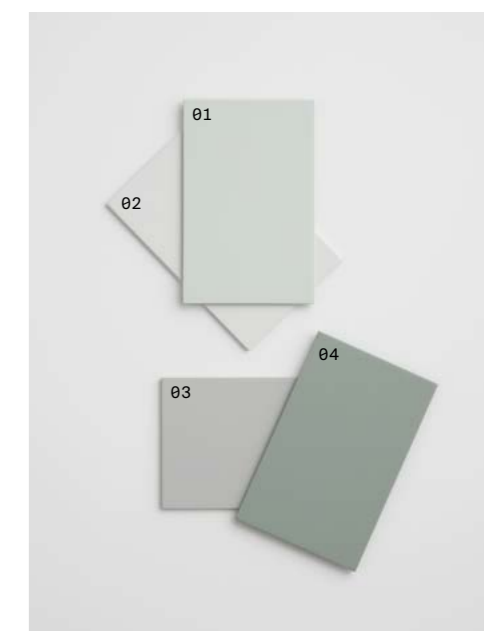

01. Jade
02. Arena
03. Corda
04. Cuarzo