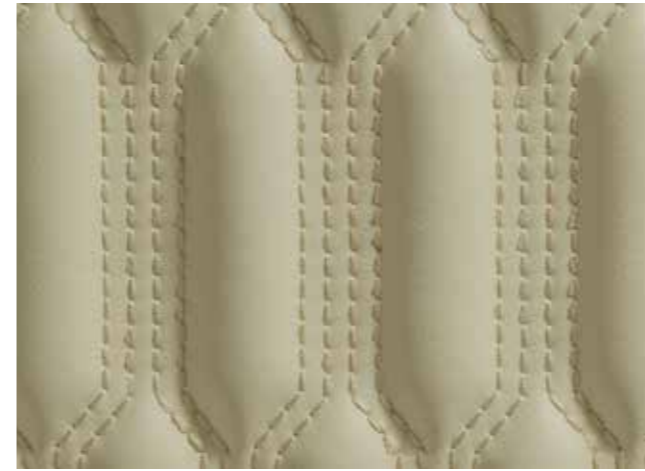

Contemporary lines dress the functional proportions of classical furniture. Secrets collection is made with natural pauferro veneer, ebony and an elegant lacquered pearl color. All this combined with the velvet upholstery, these furniture pieces elevate the most exclusive homes in the world.

Blanco Carrara Carrara White

Negro Marquina Black Marquis

Crema Marfil Ivory Cream

Emperador Marrón Brown Emperador

Tapicería / Upholstery

Terciopelo Marfil Velvet Ivory

Terciopelo Savia Velvet Savia

Piel Crema Cream Leather