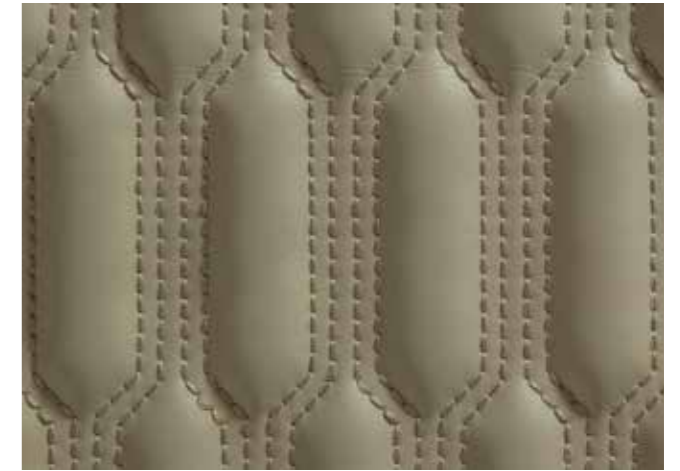

Contemporary lines dress the functional proportions of classical furniture. Secrets collection is made with natural pauferro veneer, ebony and an elegant lacquered pearl color. All this combined with the velvet upholstery, these furniture pieces elevate the most exclusive homes in the world.

Blanco Carrara Carrara White

Negro Marquina Black Marquis

Crema Marfil Ivory Cream

Emperador Marrón Brown Emperador

Tapicería / Upholstery

Terciopelo Marfil Velvet Ivory

Terciopelo Savia Velvet Savia

Piel Crema Cream Leather