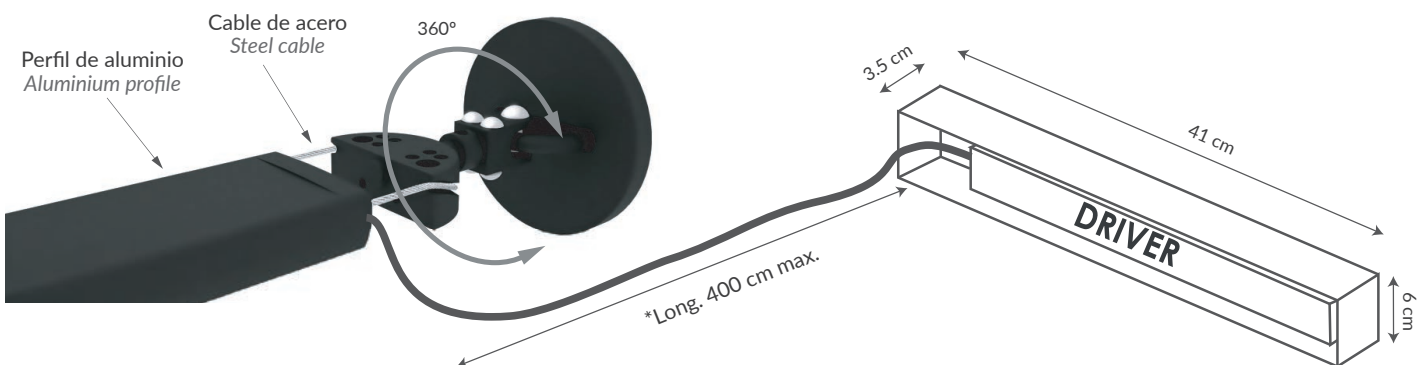

Servimos el difusor de una sola pieza / We supply a single piece diffuser
* Hasta 13 metros bajo pedido / Up to 13 meters under request