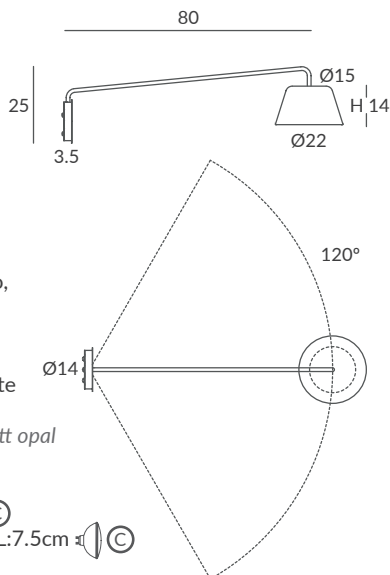

REF.
28960/L

APLIQUE / WALL LAMP
IP20

MATERIAL
Metal y acrílico / Metal & acrylic

ACABADO / FINISH

Negro mate, blanco mate, blanco,
beige, marsala y oliva
*Matt black, matt white, white,
beige, marsala and olive*

Base y brazo: blanco o negro mate

Base and arm: white or matt black
Difusor: opal mate / Diffuser: matt opal

INSTALACIÓN / INSTALLATION

- 1 x GU10 LED 8W Ø5cm
- 1 x GU10 LED 14W Ø11.1cm L:7.5cm
- 1 x COB LED 10W

CRI>90

Cálida / Warm 3000K 432lm

Neutra / Neutral 4000K 451lm