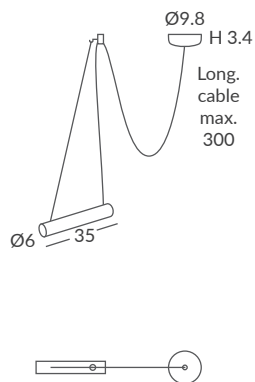

REF.
27870/1

COLGANTE / SUSPENSION
IP20

MATERIAL
Aluminio / Aluminium

ACABADO / FINISH
Negro mate / Matt black
Blanco / White

INSTALACIÓN / INSTALLATION
- 1xGU10 LED 8W Ø5cm [E]