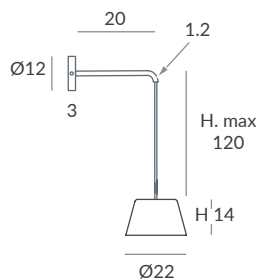

REF.
27920

APLIQUE / WALL LAMP
IP20

MATERIAL
Metal y acrílico / Metal & acrylic

ACABADO / FINISH

Negro mate, blanco mate, blanco,
beige, marsala y oliva
*Matt black, matt white, white,
beige, marsala and olive*

Base y brazo: blanco o negro mate

Base and arm: white or matt black
Difusor: opal mate / Diffuser: matt opal

INSTALACIÓN / INSTALLATION

- 1 x GU10 LED 8W Ø5cm
- 1 x GU10 LED 14W Ø11.1cm L:7.5cm
- 1 x COB LED 10W

CRI>90

Cálida / Warm 3000K 432lm

Neutra / Neutral 4000K 451lm

REF.
27930

APLIQUE / WALL LAMP
IP20

MATERIAL
Metal y acrílico / Metal & acrylic

ACABADO / FINISH

Negro mate, blanco mate, blanco,
beige, marsala y oliva
*Matt black, matt white, white,
beige, marsala and olive*

Base y brazo: blanco o negro mate

Base and arm: white or matt black
Difusor: opal mate / Diffuser: matt opal

INSTALACIÓN / INSTALLATION

- 1 x E27 LED 15W Ø6cm
- 1 x COB LED 10W

CRI>90

Cálida / Warm 3000K 432lm

Neutra / Neutral 4000K 451lm