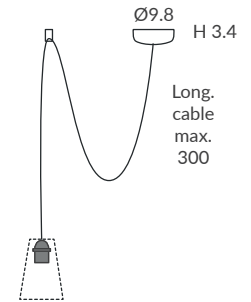

REF.
KIT POP-UP/2T
KIT POP-UP/3T
KIT POP-UP/4T
KIT POP-UP/5T
KIT POP-UP/6T

COLGANTE / SUSPENSION
De 2 a 6 con salida inferior
From 2 to 6 with cable inferior exit
IP20

MATERIAL
Metal

ACABADO / FINISH
Blanco / White
Negro mate / Matt black

INSTALACIÓN / INSTALLATION
- 2-6 x E27 LED 15W Ø6cm

REF.
POP-UP/1T*

COLGANTE / SUSPENSION
IP20

MATERIAL
Metal

ACABADO / FINISH
Blanco / White
Negro mate / Matt black

INSTALACIÓN / INSTALLATION
- 1xE27 LED 15W Ø6cm

(*) Otras configuraciones: Cable con interruptor y clavija
(*) Other configurations: Cable with switch and plug.

REF.
POP-UP/1C

COLGANTE PARA CARRIL
TRACK SUSPENSION
IP20

MATERIAL
Metal

ACABADO / FINISH
Blanco / White
Negro mate / Matt black

INSTALACIÓN / INSTALLATION
- 1xE27 LED 15W Ø6cm

REF.
KIT POP-LT/2T
KIT POP-LT/3T
KIT POP-LT/4T
KIT POP-LT/5T
KIT POP-LT/6T

COLGANTE / SUSPENSION
De 2 a 6 con salida lateral
From 2 to 6 with cable side exit
IP20

MATERIAL
Metal

ACABADO / FINISH
Blanco / White
Negro mate / Matt black

INSTALACIÓN / INSTALLATION
- 2-6 x E27 LED 15W Ø6cm

© dim Casambi

Pantallas no incluidas / Lampshades not included

Archivos 3D y ficheros fotométricos disponibles en web / 3D and photometric files available on the web