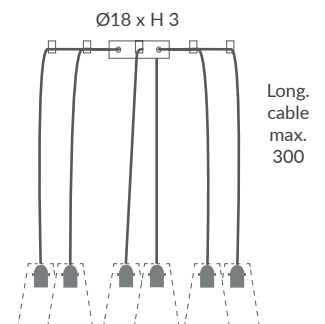

De 2 a 6 pantallas
From 2 to 6 lampshades

© dim Casambi

Pantallas no incluidas / Lampshades not included

Archivos 3D y ficheros fotométricos disponibles en web / 3D and photometric files available on the web