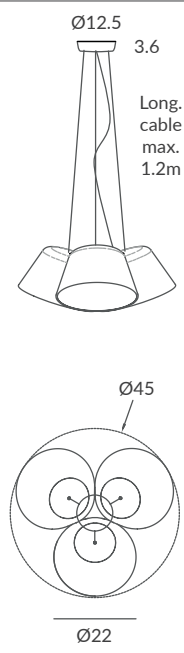

Disponible con salida lateral
With cable side exit available

REF.
28860/45

COLGANTE / SUSPENSION
IP20

MATERIAL
Metal y acrílico / Metal & acrylic

ACABADO / FINISH
Negro mate, blanco mate, blanco,
beige, marsala y oliva
Matt black, matt white, white,
beige, marsala and olive
Florón: blanco o negro mate
Canopy: white or matt black
Difusor: opal mate / Diffuser: matt opal

INSTALACIÓN / INSTALLATION
- 3 x GU10 LED 8W Ø5cm
- 3 x GU10 LED 14W Ø11.1cm L:7.5cm
- 3 x COB LED 10W
CRI>90
Cálida / Warm 3000K 432lm
Neutra / Neutral 4000K 451lm