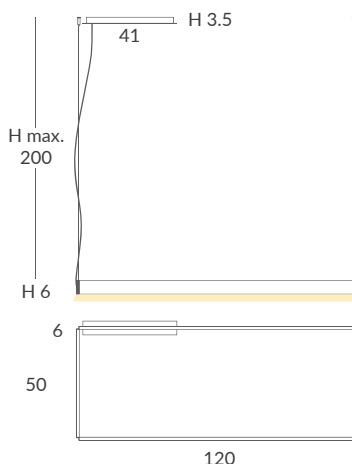

REF.
24840/50x120

COLGANTE/ SUSPENSION
IP20

MATERIAL
Aluminio, madera y acrílico satinado
Aluminium, wood and satin acrylic

ACABADO/ FINISH
Blanco mate / *Matt white*
Negro mate/ *Matt black*
Roble natural-plata/ *Natural oak-silver*
Nogal natural-plata/ *Natural walnut-silver*
Florón: blanco mate/ *Canopy: Matt white*
Difusor: Satinado/ *Diffuser: Satin*

INSTALACIÓN/ INSTALLATION
PCB LED 64W 500mA (D) (P) (C)
- Cálida/ *Warm 3000K 4927lm*
- Neutra/ *Neutral 4000K 5154lm*
CRI 80