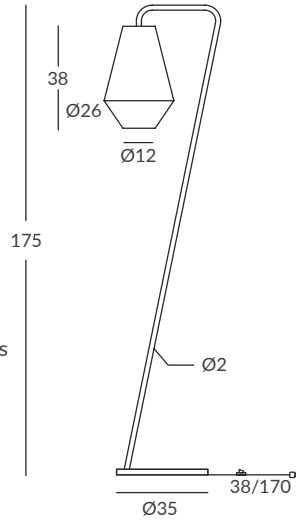

REF.
26060

PIE DE SALÓN / FLOOR LAMP
IP20

MATERIAL
Metal y cuerda
Metal and cord

ACABADO / FINISH
Estructura pantalla: blanca
Lampshade structure: white
Estructura pie: blanco o negro texturados
Leg structure: granulated white or black
Cuerda: ver colores estándar
Cord: see standard colors

INSTALACIÓN / INSTALLATION
- E27 LED 1x15W Ø6cm

REF.
26061

SOBREMESA / TABLE LAMP
IP20

MATERIAL
Metal y cuerda
Metal and cord

ACABADO / FINISH
Estructura pantalla: blanca
Lampshade structure: white
Estructura base: blanco o negro texturados
Base structure: granulated white or black
Cuerda: ver colores estándar
Cord: see standard colors

INSTALACIÓN / INSTALLATION
- E27 LED 1x15W Ø6cm