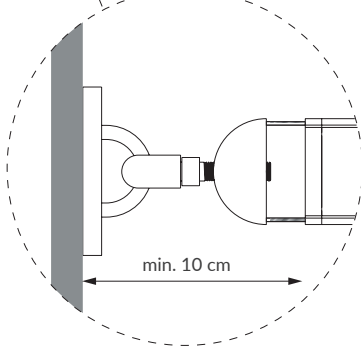

Servimos el difusor de una sola pieza / We supply a single piece diffuser
* Hasta 13 metros bajo pedido / Up to 13 meters under request