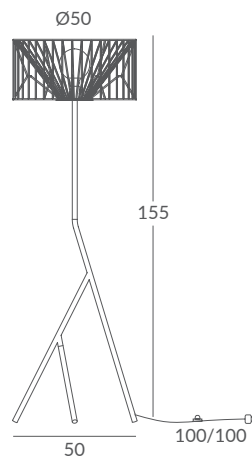

REF.
31004

PIE DE SALÓN / FLOOR LAMP
IP20

MATERIAL
Metal y cuerda / Metal and cord

ACABADO / FINISHED
Estructura pantalla: blanca o arena texturada
Lampshade structure: white or granulated sand
Estructura patas: blanco o negro
Legs structure: white or black
Cuerda: ver colores estándar
Cord: see standard colors

INSTALACIÓN / INSTALLATION
- E27 LED 1x15W Ø6cm
- E27 LED 1x20W Ø12cm

REF.
31008

PIE DE SALÓN / FLOOR LAMP
IP20

MATERIAL
Metal, cuerda y metacrilato
Metal, cord and PMMA

ACABADO / FINISHED
Base: blanca / Base: white
Estructura pantalla: blanca o arena texturada
Lampshade structure: white or granulated sand
Difusor: blanco hielo
Diffuser: white frosted
Cuerda: ver colores estándar
Cord: see standard colors

INSTALACIÓN / INSTALLATION
- E27 LED 1x15W Ø6cm
- E27 LED 1x20W Ø12cm