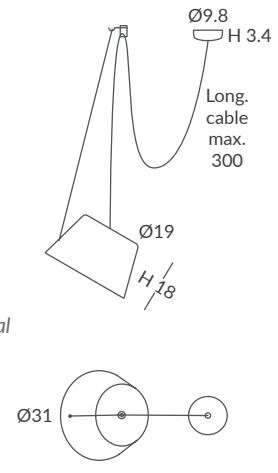

REF.
28080/1

COLGANTE / SUSPENSION
IP20

MATERIAL
Metal y acrílico / Metal & acrylic

ACABADO / FINISH
Negro mate, blanco mate o blanco
Matt black, matt white or white
Difusor: opal mate / Diffuser: matt opal

INSTALACIÓN / INSTALLATION
- 1 x E27 LED 15W Ø6cm
- 1 x COB LED 10W
CRI>90
Cálida / Warm 3000K 432lm
Neutra / Neutral 4000K 451lm