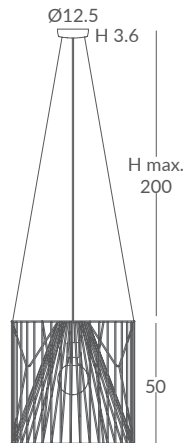

REF.
31800/80

COLGANTE / SUSPENSION
IP20

MATERIAL
Metal y cuerda / Metal and cord

ACABADO / FINISH
Florón: blanco o negro mate
Canopy: white or matt black
Estructura: blanca o arena texturado
Structure: white or granulated sand
Cuerda: Ver carta de colores
Cord: See cord color chart

INSTALACIÓN / INSTALLATION
- E27 LED 1x20W Ø12cm