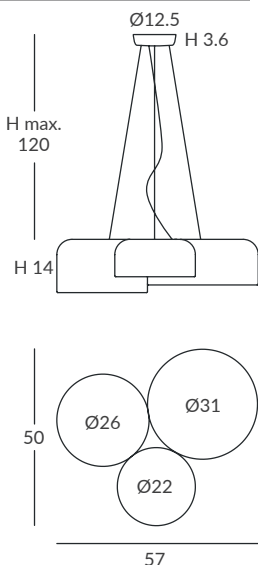

REF.
24810/60

COLGANTE / SUSPENSION
IP20

MATERIAL
Metal y acrílico / Metal & acrylic

ACABADO / FINISH
Negro mate / Matt black
Blanco mate / Matt white
Blanco / White
Blanco-beige-marsala / White-beige-marsala
Blanco-beige-oliva / White-beige-green
Difusor: opal mate / Diffuser: Matt opal

INSTALACIÓN / INSTALLATION
- E27 LED 5x15W Ø6cm
- COB LED 30W AC.220V
CRI>90
Cálida / Warm 3000K 1296lm
Neutra / Neutral 4000K 1353lm