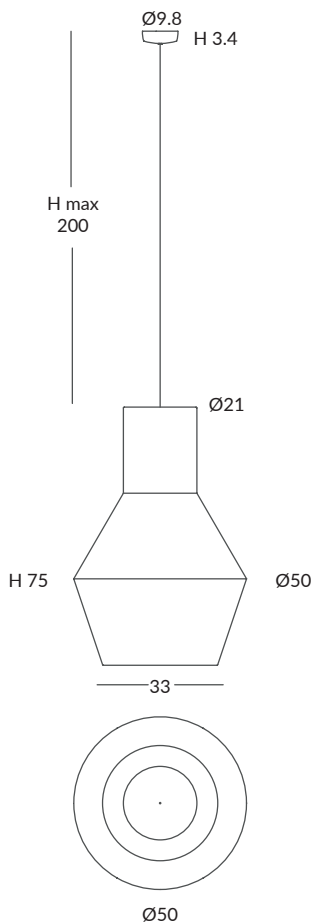

INSTALACIÓN / INSTALLATION  
- E27 LED 1x15W Ø6cm  
- E27 LED 1x20W Ø12cm

© dim Casambi