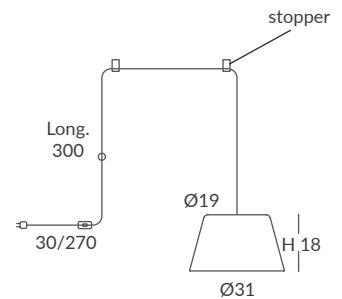

REF.
28081/1

COLGANTE / SUSPENSION
IP20

MATERIAL
Metal y acrílico / Metal & acrylic

ACABADO / FINISH
Negro mate, blanco mate, blanco,
beige, marsala y oliva
Matt black, matt white, white,
beige, marsala and olive
Difusor: opal mate / Diffuser: matt opal

INSTALACIÓN / INSTALLATION
- 1 x E27 LED 15W Ø6cm
- 1 x COB LED 10W
CRI>90
Cálida / Warm 3000K 432lm
Neutra / Neutral 4000K 451lm