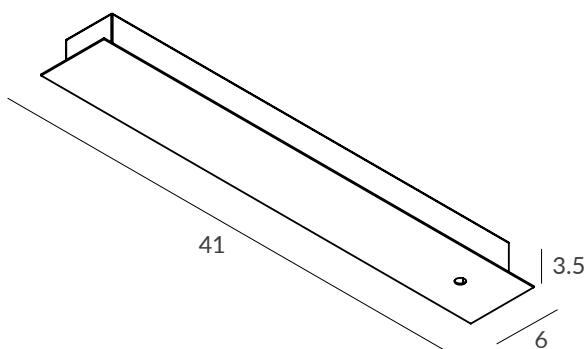

Base KIT 1 (para perfil individual)
Base KIT 1 (for single profile)

NOTA: En caso de necesitar más perfiles, añadir un florón más / NOTE: In case you need more profiles, add one more canopy.