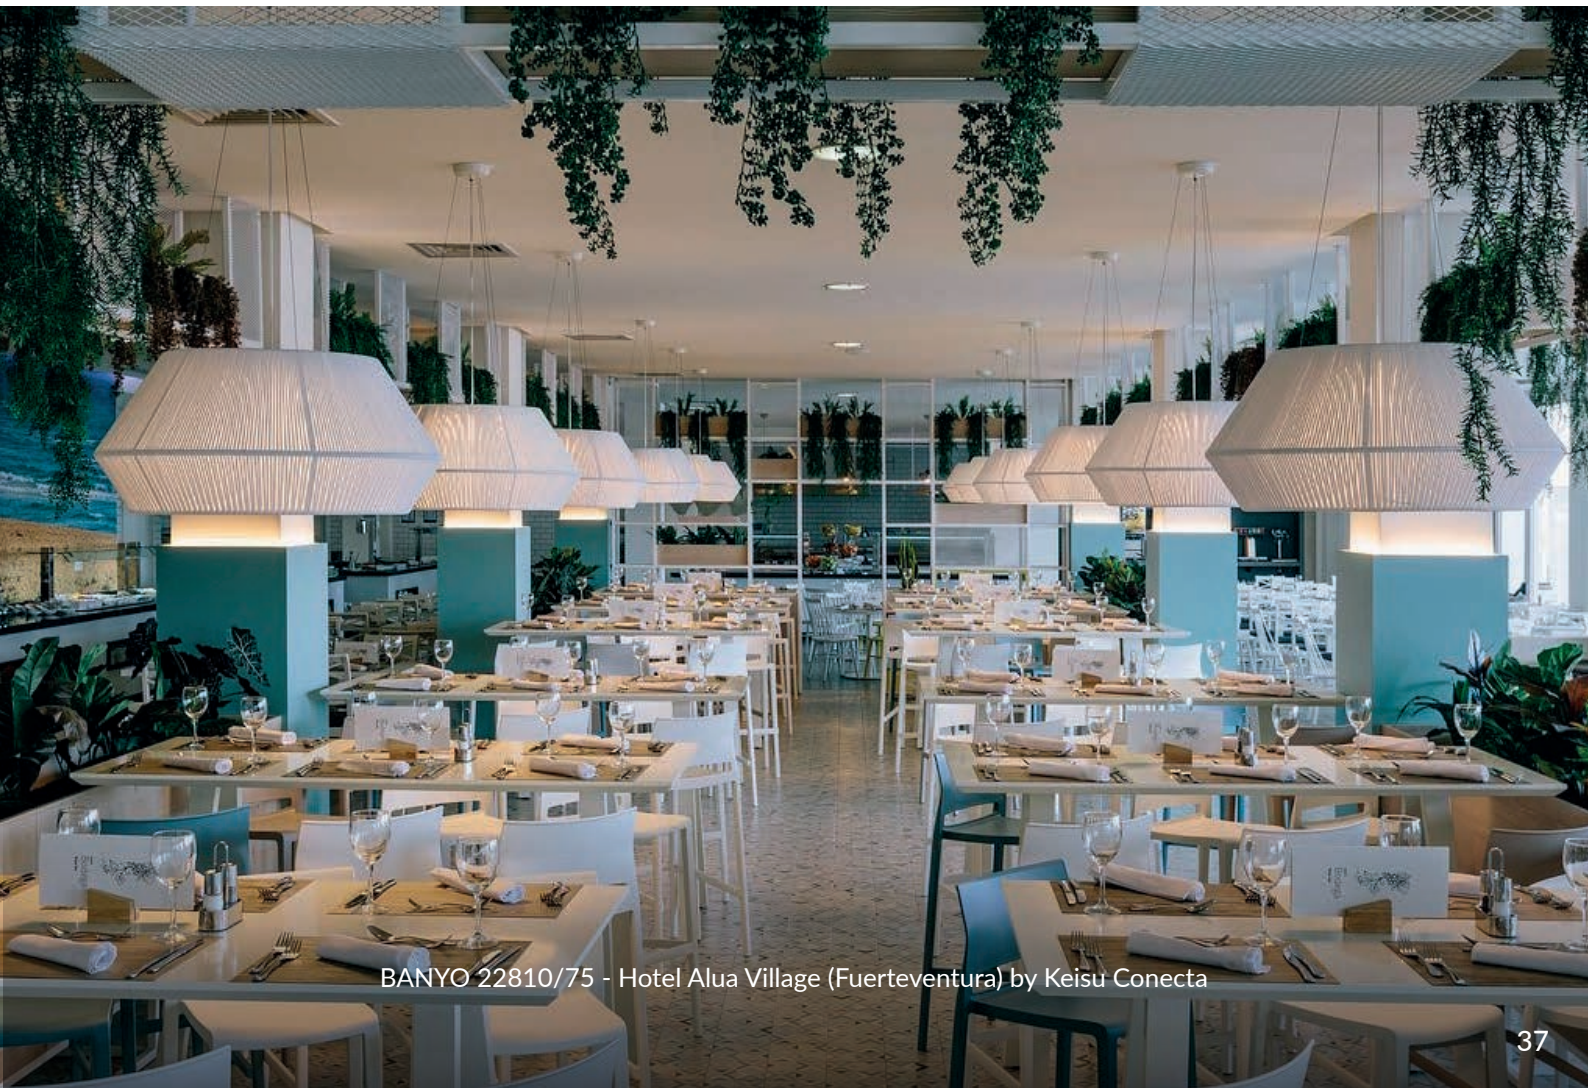

22002 stone

22004 ECO lithium

22006 white

BANYO 22810/75 - Kyatcha Restaurant (Netherlands) by Art2Go Interieurprojecten

BANYO 22810/75 - Hotel Alua Village (Fuerteventura) by Keisu Conecta

REF.  
22001

SOBREMESA / TABLE LAMP  
IP20