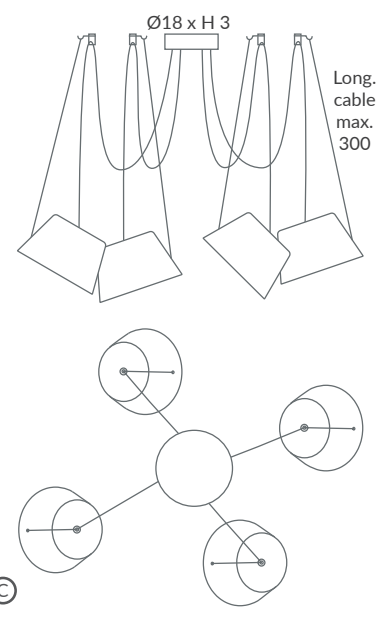

Disponible con salida lateral
With cable side exit available

REF.
28080/2
28080/3
28080/4
28080/5
28080/6

COLGANTE / SUSPENSION
De 2 a 6 con salida inferior
From 2 to 6 with cable inferior exit
IP20

MATERIAL
Metal y acrílico / Metal & acrylic

ACABADO / FINISH
Negro mate, blanco mate o blanco
Matt black, matt white or white
Difusor: opal mate
Diffuser: matt opal

INSTALACIÓN / INSTALLATION
- 2-6 x E27 LED 15W Ø6cm
- 2-6 x COB LED 10W
CRI>90
Cálida / Warm 3000K 432lm
Neutra / Neutral 4000K 451lm