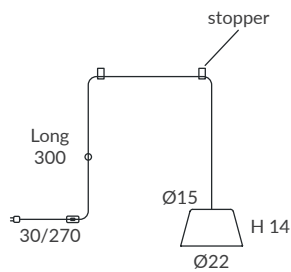

ACABADO / FINISH  
Negro mate, blanco mate, blanco,  
beige, marsala y oliva  
Matt black, matt white, white,  
beige, marsala and olive  
Difusor: opal mate / Diffuser: matt opal

INSTALACIÓN / INSTALLATION  
- 1 x GU10 LED 8W Ø5cm    
- 1 x GU10 LED 14W Ø11.1cm L:7.5cm    
- 1 x COB LED 10W  
CRI>90    
Cálida / Warm 3000K 432lm  
Neutra / Neutral 4000K 451lm