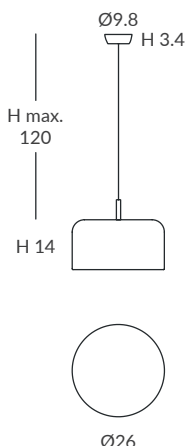

REF.
27001

COLGANTE / SUSPENSION
IP20

MATERIAL
Metal y acrílico / Metal & acrylic

ACABADO / FINISH
Negro mate, blanco mate,
blanco, beige, marsala y oliva
Matt black, matt white, white,
beige, marsala or olive
Difusor: opal mate / Diffuser: Matt opal

INSTALACIÓN / INSTALLATION
- E27 LED 2x15W Ø6cm
- COB LED 10W AC.220V
CRI>90
Cálida / Warm 3000K 432lm
Neutra / Neutral 4000K 451lm

REF.
27001

SOBREMESA / TABLE LAMP
IP20

MATERIAL
Metal y acrílico / Metal & acrylic

ACABADO / FINISH
Pantalla: negro mate, blanco mate o blanco
Lampshade: matt black, matt white or white
Soporte: negro mate o blanco texturado
Base: matt black or granulated white
Difusor: opal mate
Diffuser: Matt opal

INSTALACIÓN / INSTALLATION
- E27 LED 1x6W Ø5cm
- COB LED 8W AC.220V
CRI>90
Cálida / Warm 3000K 345lm
Neutra / Neutral 4000K 360lm