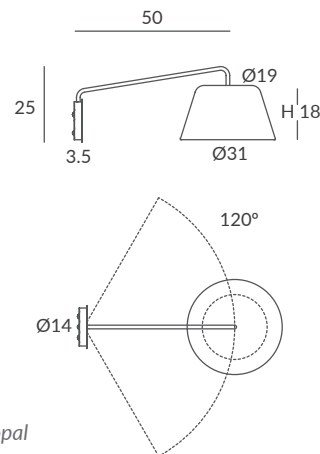

REF.
28980

APLIQUE / WALL LAMP
IP20

MATERIAL
Metal y acrílico / Metal & acrylic

ACABADO / FINISH

Negro mate, blanco mate, blanco,
beige, marsala y oliva
*Matt black, matt white, white,
beige, marsala and olive*

Base y brazo: blanco o negro mate

Base and arm: white or matt black
Difusor: opal mate / Diffuser: matt opal

INSTALACIÓN / INSTALLATION

- 1 x E27 LED 15W Ø6cm
- 1 x COB LED 10W

CRI>90

Cálida / Warm 3000K 432lm

Neutra / Neutral 4000K 451lm