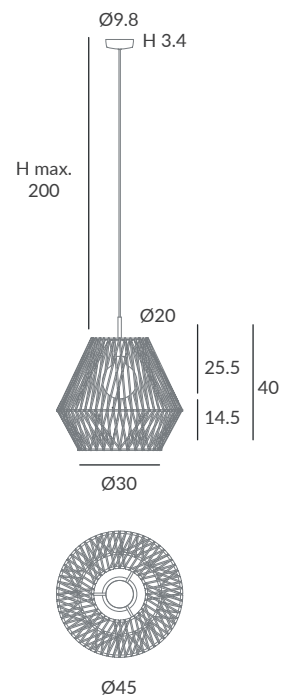

REF. 30810/45   REF. OD30810/45

COLGANTE / SUSPENSION
IP20 (30810/45) o **IP64** (OD30810/45)

MATERIAL
Metal y cuerda
Metal and cord

ACABADO / FINISH
Florón: negro mate/ *Canopy: matt black*
Estructura: negra/ *Structure: black*
Cuerda: Elegir uno o dos colores
(ver carta de colores)/
Cord: Choose one or two colors
(see cord color chart)

INSTALACIÓN / INSTALLATION
- E27 LED 1x15W Ø9.5cm
- E27 LED 1x20W Ø12cm