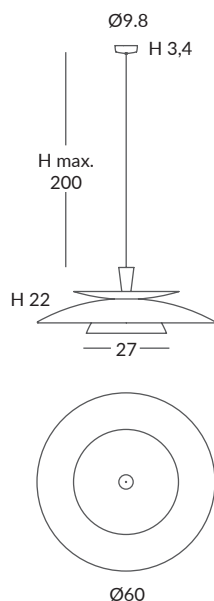

REF.
31830/60

COLGANTE / SUSPENSION
IP20

MATERIAL
Metal, fibra natural y acrílico
Metal, natural fiber and acrylic

ACABADO / FINISH
Florón y cuerpo metálico: blanco
Canopy and metal body: white
Difusor: opal mate
Diffuser: matt opal

INSTALACIÓN / INSTALLATION
COB-LED 10W AC.220V
CRI>90 (L) (C)
Cálida / Warm 3000K 432lm
Neutra / Neutral 4000K 451lm

REF.
31830/25

COLGANTE / SUSPENSION
IP20

MATERIAL
Metal, fibra natural y acrílico
Metal, natural fiber and acrylic

ACABADO / FINISH
Florón y cuerpo metálico: blanco
Canopy and metal body: white
Difusor: opal mate
Diffuser: matt opal

INSTALACIÓN / INSTALLATION
COB-LED 8W AC.220V
CRI>90 (L) (C)
Cálida / Warm 3000K 345lm
Neutra / Neutral 4000K 360lm