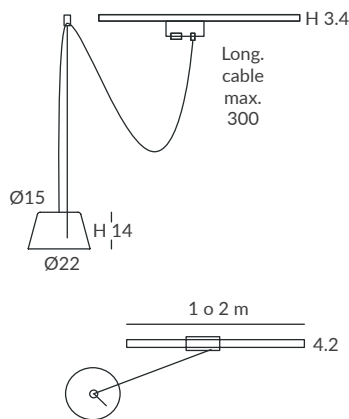

ACABADO / FINISH  
Negro mate, blanco mate o blanco  
Matt black, matt white or white  
Difusor: opal mate  
Diffuser: matt opal

INSTALACIÓN / INSTALLATION  
- 1 x GU10 LED 8W Ø5cm    
- 1 x GU10 LED 14W Ø11.1cm L:7.5cm    
- 1 x COB LED 10W  
CRI>90    
Cálida / Warm 3000K 432lm  
Neutra / Neutral 4000K 451lm