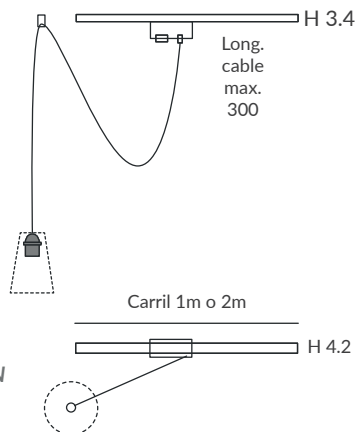

REF.
POP-UP/1C

COLGANTE PARA CARRIL
TRACK SUSPENSION
IP20

MATERIAL
Metal

ACABADO / FINISH
Blanco / White
Negro mate / Matt black

INSTALACIÓN / INSTALLATION
- 1xE27 LED 15W Ø6cm

REF.
KIT POP-LT/2T
KIT POP-LT/3T
KIT POP-LT/4T
KIT POP-LT/5T
KIT POP-LT/6T

COLGANTE / SUSPENSION
De 2 a 6 con salida lateral
From 2 to 6 with cable side exit
IP20

MATERIAL
Metal

ACABADO / FINISH
Blanco / White
Negro mate / Matt black

INSTALACIÓN / INSTALLATION
- 2-6 x E27 LED 15W Ø6cm