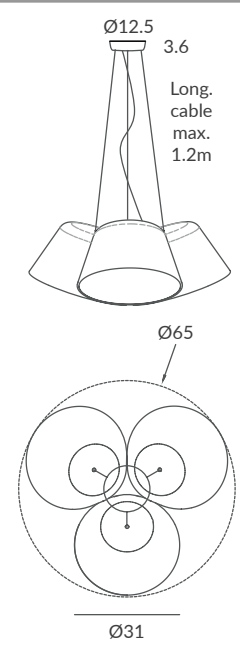

REF.
28880/65

COLGANTE / SUSPENSION
IP20

MATERIAL
Metal y acrílico / Metal & acrylic

ACABADO / FINISH
Negro mate, blanco mate, blanco,
beige, marsala y oliva
Matt black, matt white, white,
beige, marsala and olive
Florón: blanco o negro mate
Canopy: white or matt black
Difusor: opal mate / Diffuser: matt opal

INSTALACIÓN / INSTALLATION
- 1 x E27 LED 15W Ø6cm
- 1 x COB LED 10W
CRI>90
Cálida / Warm 3000K 432lm
Neutra / Neutral 4000K 451lm