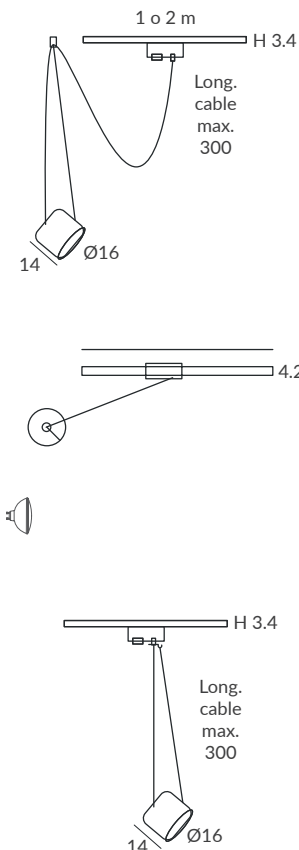

REF.
26852

COLGANTE PARA CARRIL
TRACK SUSPENSION
IP20

MATERIAL
Metal y acrílico
Metal & acrylic

ACABADO / FINISH
Negro mate / Matt black
Blanco mate / Matt white
Blanco / White
Difusor: opal mate / Diffuser: Matt opal

INSTALACIÓN / INSTALLATION
- 1xGU10 LED 8W Ø5cm $\llcorner$
- 1xGU10 LED 14W Ø11.1cm L:7.5cm $\llcorner$
- COB LED 8W AC.220V
CRI>90 $\llcorner$ $\llcorner$
Cálida / Warm 3000K 345lm
Neutra / Neutral 4000K 360lm

Carril NO incluido / Track NOT included.