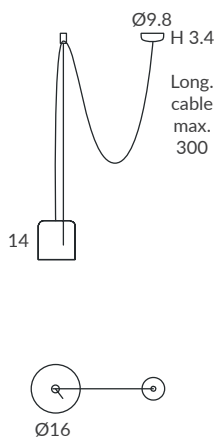

REF.
26850/1T

COLGANTE / SUSPENSION
IP20

MATERIAL
Metal y acrílico / Metal & acrylic

ACABADO / FINISH
Negro mate / Matt black
Blanco mate / Matt white
Blanco / White
Difusor: opal mate / Diffuser: Matt opal

INSTALACIÓN / INSTALLATION
- 1xGU10 LED 8W Ø5cm $\llcorner$
- 1xGU10 LED 14W Ø11.1cm L:7.5cm $\llcorner$
- COB LED 8W AC.220V
CRI>90 $\llcorner$ $\llcorner$
Cálida / Warm 3000K 345lm
Neutra / Neutral 4000K 360lm

REF.
26851/1

COLGANTE / SUSPENSION
IP20

MATERIAL
Metal y acrílico / Metal & acrylic

ACABADO / FINISH
Negro mate / Matt black
Blanco mate / Matt white
Blanco / White
Difusor: opal mate / Diffuser: Matt opal

INSTALACIÓN / INSTALLATION
- GU10 LED 1x8W Ø5cm $\llcorner$
- GU10 LED 1x14W Ø11.1cm L:7.5cm $\llcorner$
- COB LED 8W AC.220V
CRI>90 $\llcorner$ $\llcorner$
Cálida / Warm 3000K 345lm
Neutra / Neutral 4000K 360lm

Incluye 4 stoppers / 4 stoppers included