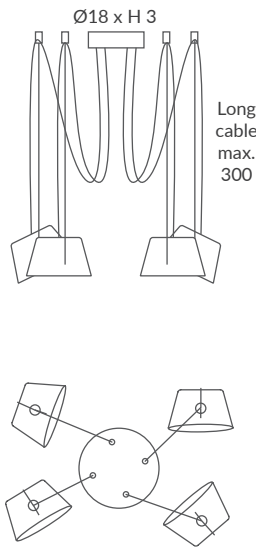

REF.
27860/2T
27860/3T
27860/4T
27860/5T
27860/6T

COLGANTE / SUSPENSION
De 2 a 6 con salida inferior
From 2 to 6 with cable inferior exit
IP20

MATERIAL
Metal y acrílico / Metal & acrylic

ACABADO / FINISH
Negro mate, blanco mate o blanco
Matt black, matt white or white
Difusor: opal mate / Diffuser: matt opal

INSTALACIÓN / INSTALLATION
- 2-6 x GU10 LED 8W Ø5cm
- 2-6 x GU10 LED 14W Ø11.1cm L:7.5cm
- 1 x COB LED 10W
CRI>90
Cálida / Warm 3000K 432lm
Neutra / Neutral 4000K 451lm