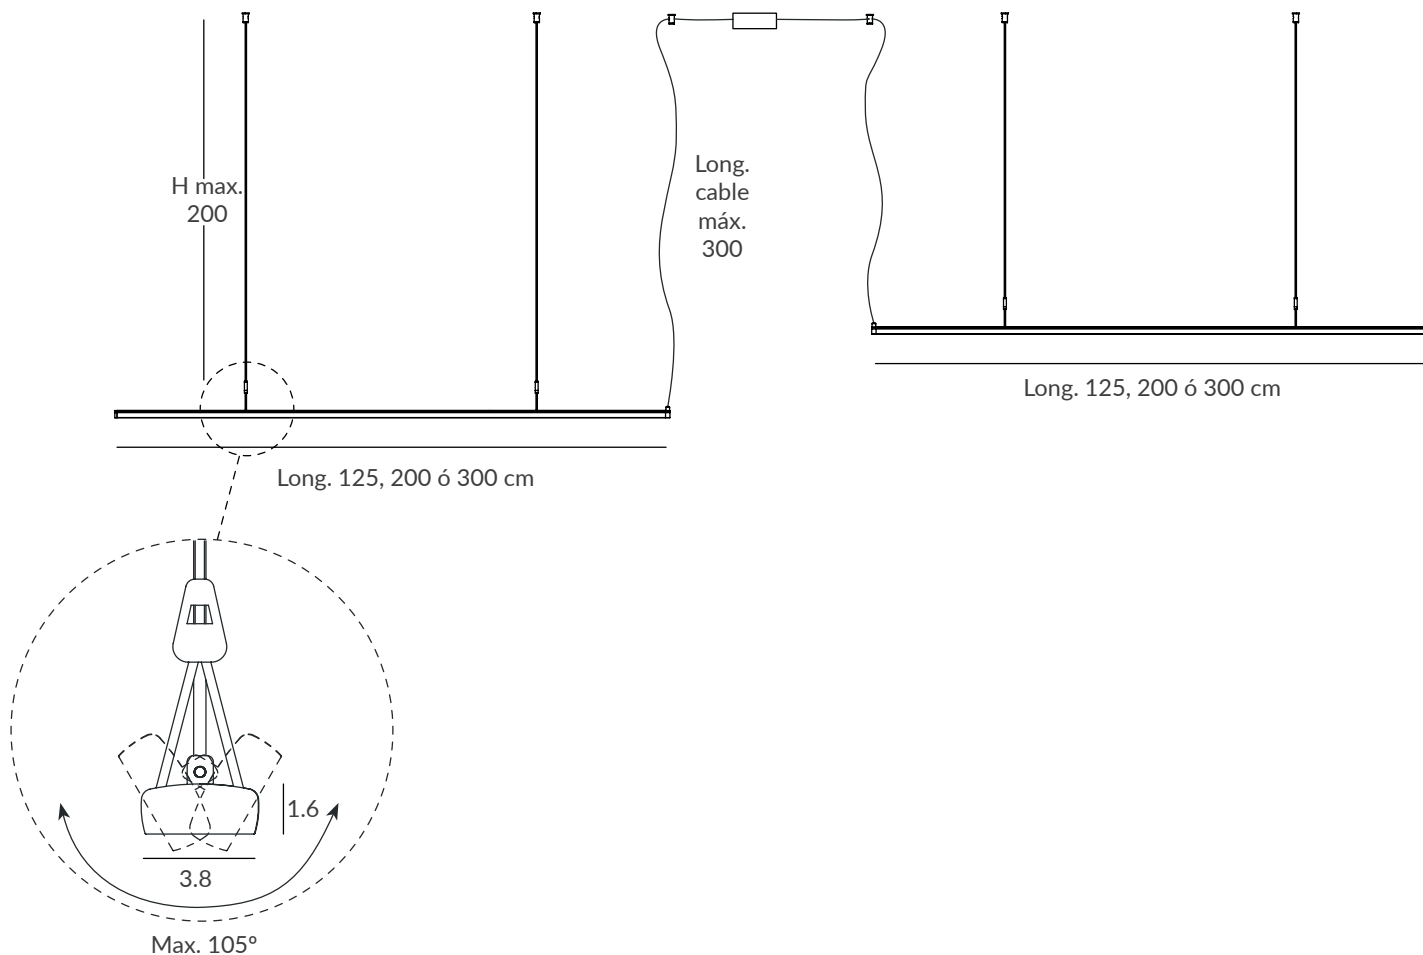

AVATAR POP está compuesto por perfiles de diferentes medidas (125cm - 200cm - 300cm) hasta un máximo de un conjunto total de 9 metros (155W) de perfiles por luminaria + el KIT de instalación apropiado a su potencia. Según los metros que sumen el total de los perfiles, se necesita un KIT con un driver diferente. Los KITS tienen un máximo de 4 salidas. Si se desean más salidas consultar con fábrica.

AVATAR POP is composed of profiles of different sizes (125cm - 200cm - 300cm) up to a maximum of a set of 9 meters (155W) of profiles in total per luminaire + the installation KIT appropriate to its power. Depending on the meters of total profiles, it is needed a KIT with a different driver. The KITS have a maximum of 4 outputs. If more outputs are needed, ask factory.