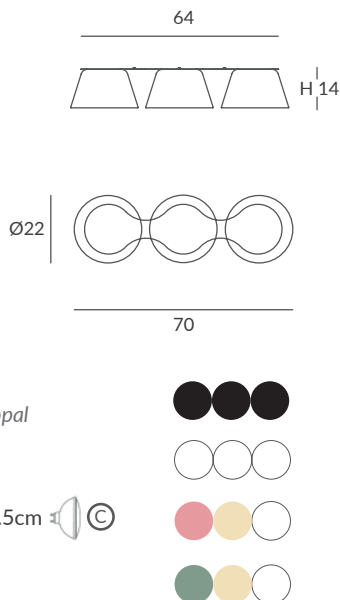

REF.
28260/70

PLAFÓN / CEILING LIGHT
IP20

MATERIAL
Metal y acrílico / Metal & acrylic

ACABADO / FINISH
Negro mate, blanco mate, blanco,
beige, marsala y oliva
Matt black, matt white, white,
beige, marsala and olive
Base: blanco o negro mate
Base: white or matt black
Difusor: opal mate / Diffuser: matt opal

INSTALACIÓN / INSTALLATION
- 3 x GU10 LED 8W Ø5cm
- 3 x GU10 LED 14W Ø11.1cm L:7.5cm
- 3 x COB LED 10W
CRI>90
Cálida / Warm 3000K 432lm
Neutra / Neutral 4000K 451lm