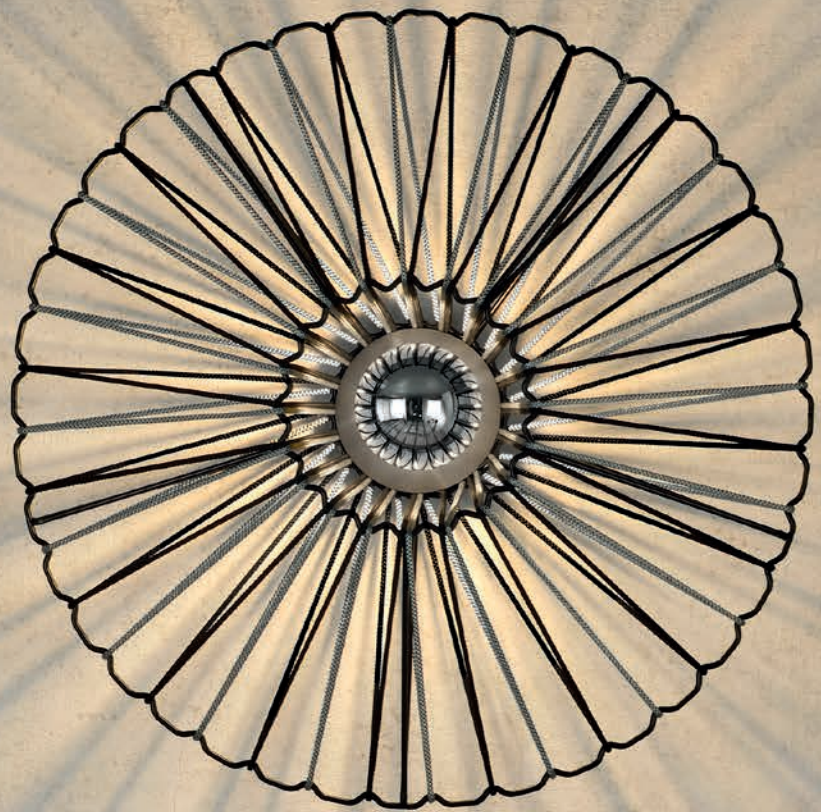

OCEANS WITHOUT PLASTIC

LÁMPARAS HECHAS DE PLÁSTICO RECICLADO  
LAMPS MADE FROM RECYCLED PLASTIC

30000/60 y 30000/80 black + lithium

30000/60 y 30000/80 black + lithium

30800/80 black + stone

30800/80 and 30800/100 black + green