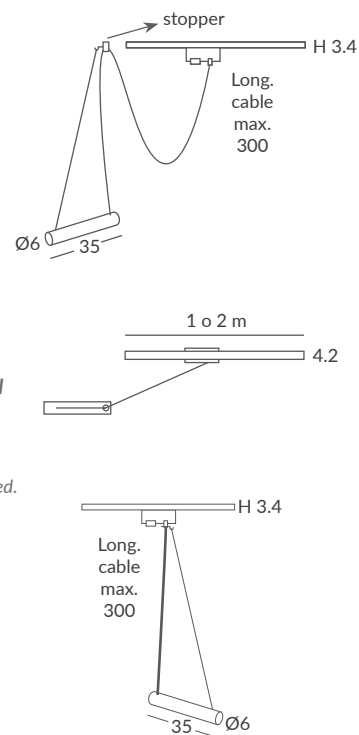

REF.
27872

COLGANTE CARRIL
TRACK SUSPENSION
IP20

MATERIAL
Aluminio / Aluminium

ACABADO / FINISH
Negro mate / Matt black
Blanco / White

INSTALACIÓN / INSTALLATION
- 1xGU10 LED 8W Ø5cm [E]

Carril NO incluido / Track NOT included.