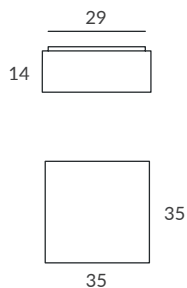

REF.
26000/35

PLAFÓN / CEILING LIGHT
IP20

MATERIAL
Metal, metacrilato y cuerda
Metal, PMMA and cord

ACABADO / FINISH
Difusor: blanco óptico
Diffuser: optic white
Estructura: negra (excepto para cuerda blanca)
Structure: black (except for white cord)
Cuerda: ver colores estándar
Cord: see standard colors

INSTALACIÓN / INSTALLATION

- E27 LED 2x15W Ø6cm

REF.
26800/20

COLGANTE / SUSPENSION
IP20

MATERIAL
Metal y cuerda / Metal and cord

ACABADO / FINISH
Florón: negro mate o blanco mate
Canopy: matt black or matt white
Estructura: negra (excepto para cuerda blanca)
Structure: black (except for white cord)
Cuerda: ver colores estándar
Cord: see standard colors

INSTALACIÓN / INSTALLATION

- E27 LED 1x15W Ø6cm