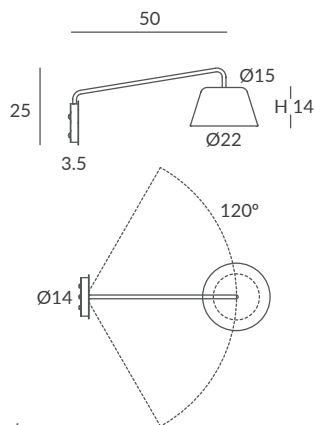

REF.
28960

APLIQUE / WALL LAMP
IP20

MATERIAL
Metal y acrílico / Metal & acrylic

ACABADO / FINISH

Negro mate, blanco mate, blanco,
beige, marsala y oliva
*Matt black, matt white, white,
beige, marsala and olive*

Base y brazo: blanco o negro mate

Base and arm: white or matt black
Difusor: opal mate / Diffuser: matt opal

INSTALACIÓN / INSTALLATION

- 1 x GU10 LED 8W Ø5cm
- 1 x GU10 LED 14W Ø11.1cm L:7.5cm
- 1 x COB LED 10W

CRI>90

Cálida / Warm 3000K 432lm

Neutra / Neutral 4000K 451lm