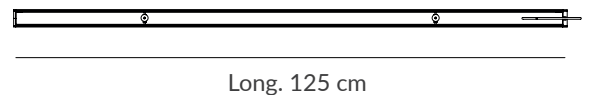

Perfiles / Profiles

REF. 30021/125 COLGANTE / SUSPENSION IP20 MATERIAL Aluminio/ Aluminium Difusor policarbonato: Blanco óptico Polycarbonate diffuser: Optical white ACABADO / FINISH Negro mate/ Matt black INSTALACIÓN / INSTALLATION PCB-LED 125cm (21,5W) 700mA CRI > 90 - Cálida/ Warm 3000K 1605lm - Neutra/ Neutral 4000K 1680lm	REF. 30021/200 COLGANTE / SUSPENSION IP20 MATERIAL Aluminio/ Aluminium Difusor policarbonato: Blanco óptico Polycarbonate diffuser: Optical white ACABADO / FINISH Negro mate/ Matt black INSTALACIÓN / INSTALLATION PCB-LED 200cm (34,4W) 700mA CRI > 90 - Cálida/ Warm 3000K 2568lm - Neutra/ Neutral 4000K 2688lm	REF. 30021/300 COLGANTE / SUSPENSION IP20 MATERIAL Aluminio/ Aluminium Difusor policarbonato: Blanco óptico Polycarbonate diffuser: Optical white ACABADO / FINISH Negro mate/ Matt black INSTALACIÓN / INSTALLATION PCB-LED 300cm (51,6W) 700mA CRI > 90 - Cálida/ Warm 3000K 3852lm - Neutra/ Neutral 4000K 4032lm

Ref. 30021/125 (21,5W)