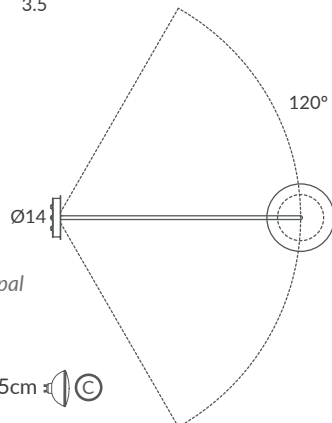

REF.
28960/L

APLIQUE / WALL LAMP
IP20

MATERIAL
Metal y acrílico / Metal & acrylic

ACABADO / FINISH

Negro mate, blanco mate, blanco,
beige, marsala y oliva
*Matt black, matt white, white,
beige, marsala and olive*

Base y brazo: blanco o negro mate

Base and arm: white or matt black
Difusor: opal mate / Diffuser: matt opal

INSTALACIÓN / INSTALLATION

- 1 x GU10 LED 8W Ø5cm
- 1 x GU10 LED 14W Ø11.1cm L:7.5cm
- 1 x COB LED 10W

CRI>90

Cálida / Warm 3000K 432lm

Neutra / Neutral 4000K 451lm