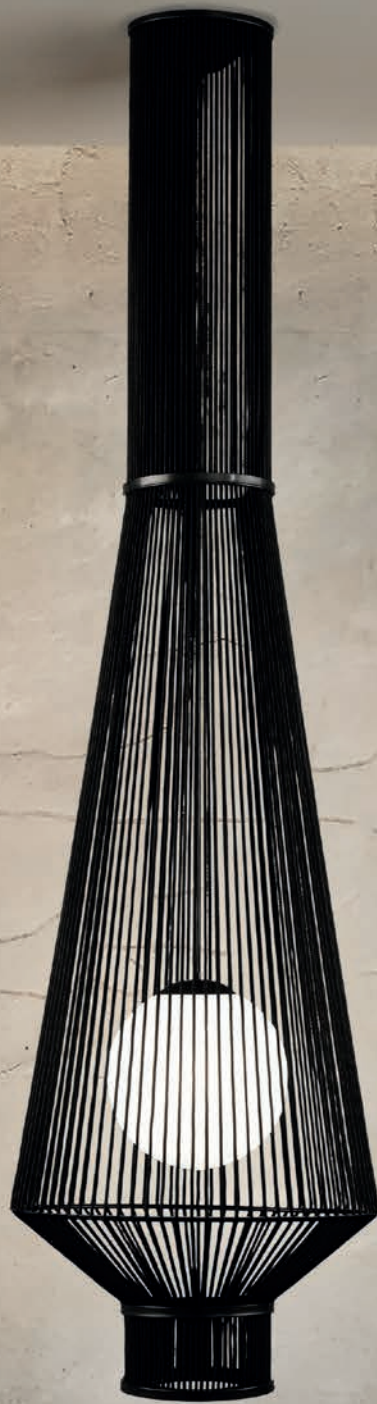

31200/200 + 2xARO20 + 1xARO50