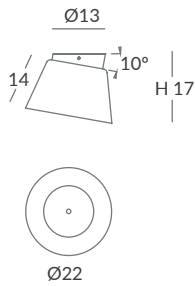

REF.
27010/0

PLAFÓN / CEILING LIGHT
IP20

MATERIAL
Metal y acrílico / Metal & acrylic

ACABADO / FINISH
Negro mate, blanco mate, blanco,
beige, marsala y oliva
Matt black, matt white, white,
beige, marsala and olive
Base: blanco o negro mate
Base: white or matt black
Difusor: opal mate / Diffuser: matt opal

INSTALACIÓN / INSTALLATION
- 1 x GU10 LED 8W Ø5cm
- 1 x GU10 LED 14W Ø11.1cm L:7.5cm
- 1 x COB LED 10W
CRI>90
Cálida / Warm 3000K 432lm
Neutra / Neutral 4000K 451lm