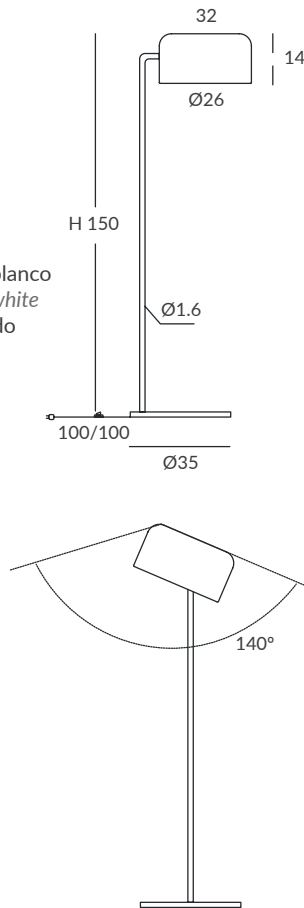

REF.
27002

PIE DE SALÓN / FLOOR LAMP
IP20

MATERIAL
Metal y acrílico / Metal & acrylic

ACABADO / FINISH
Pantalla: negro mate, blanco mate o blanco
Lampshade: matt black, matt white or white
Soporte: negro mate o blanco texturado
Base: matt black or granulated white
Difusor: opal mate
Diffuser: Matt opal

INSTALACIÓN / INSTALLATION
- E27 LED 2x15W Ø6cm
- COB LED 10W AC.220V
CRI>90
Cálida / Warm 3000K 432lm
Neutra / Neutral 4000K 451lm

REF.
25916/20

APLIQUE / WALL LAMP
IP20

MATERIAL
Metal y acrílico / Metal & acrylic

ACABADO / FINISH
Base y brazo: negro mate o blanco
Wall base & arm: matt black or white
Pantalla: negro mate, blanco mate, blanco, beige, marsala y oliva
Lampshade: matt black, matt white, white, beige, marsala or olive

INSTALACIÓN / INSTALLATION
- E27 LED 1x6W Ø5cm
- COB LED 8W AC.220V
CRI>90
Cálida / Warm 3000K 345lm
Neutra / Neutral 4000K 360lm