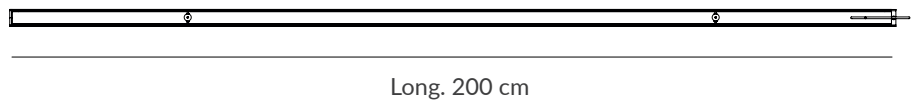

Ref. 30021/200 (34,4W)