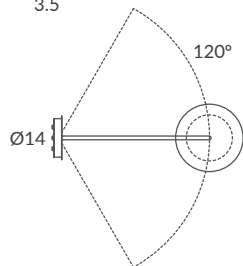

REF.
28960

APLIQUE / WALL LAMP
IP20

MATERIAL
Metal y acrílico / Metal & acrylic

ACABADO / FINISH

Negro mate, blanco mate, blanco,
beige, marsala y oliva
*Matt black, matt white, white,
beige, marsala and olive*

Base y brazo: blanco o negro mate

Base and arm: white or matt black
Difusor: opal mate / Diffuser: matt opal

INSTALACIÓN / INSTALLATION

- 1 x GU10 LED 8W Ø5cm
- 1 x GU10 LED 14W Ø11.1cm L:7.5cm
- 1 x COB LED 10W

CRI>90

Cálida / Warm 3000K 432lm

Neutra / Neutral 4000K 451lm