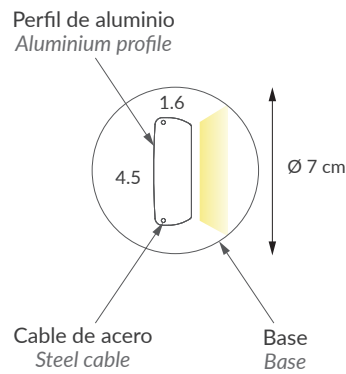

Servimos el difusor de una sola pieza / We supply a single piece diffuser
* Hasta 13 metros bajo pedido / Up to 13 meters under request