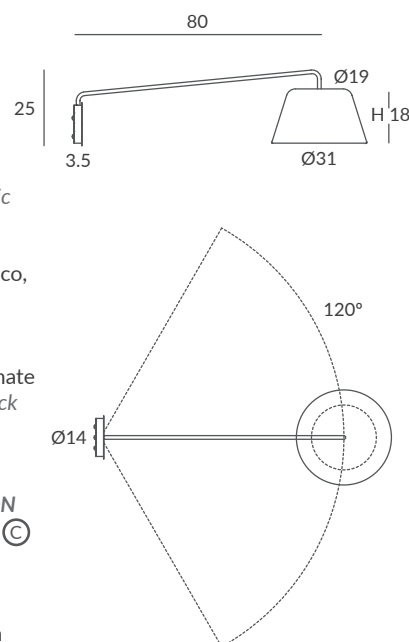

REF.
28980/L

APLIQUE / WALL LAMP
IP20

MATERIAL
Metal y acrílico / Metal & acrylic

ACABADO / FINISH

Negro mate, blanco mate, blanco,
beige, marsala y oliva
*Matt black, matt white, white,
beige, marsala and olive*

Base y brazo: blanco o negro mate

Base and arm: white or matt black
Difusor: opal mate

INSTALACIÓN / INSTALLATION

- 1 x E27 LED 15W Ø6cm
- 1 x COB LED 10W

CRI>90

Cálida / Warm 3000K 432lm

Neutra / Neutral 4000K 451lm