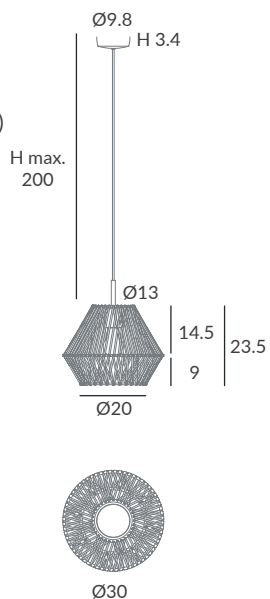

REF. 30810/30   REF. OD30810/30

COLGANTE / SUSPENSION
IP20 (30810/30) o **IP64** (OD30810/30)

MATERIAL
Metal y cuerda
Metal and cord

ACABADO / FINISH
Florón: negro mate/ *Canopy: matt black*
Estructura: negra/ *Structure: black*
Cuerda: Elegir uno o dos colores
(ver carta de colores)/
Cord: Choose one or two colors
(see cord color chart)

INSTALACIÓN / INSTALLATION
- E27 LED 1x15W Ø9.5cm