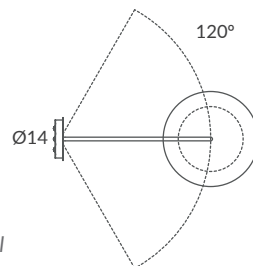

REF.
28980

APLIQUE / WALL LAMP
IP20

MATERIAL
Metal y acrílico / Metal & acrylic

ACABADO / FINISH

Negro mate, blanco mate, blanco,
beige, marsala y oliva
*Matt black, matt white, white,
beige, marsala and olive*

Base y brazo: blanco o negro mate

Base and arm: white or matt black
Difusor: opal mate / Diffuser: matt opal

INSTALACIÓN / INSTALLATION

- 1 x E27 LED 15W Ø6cm
- 1 x COB LED 10W

CRI>90

Cálida / Warm 3000K 432lm

Neutra / Neutral 4000K 451lm