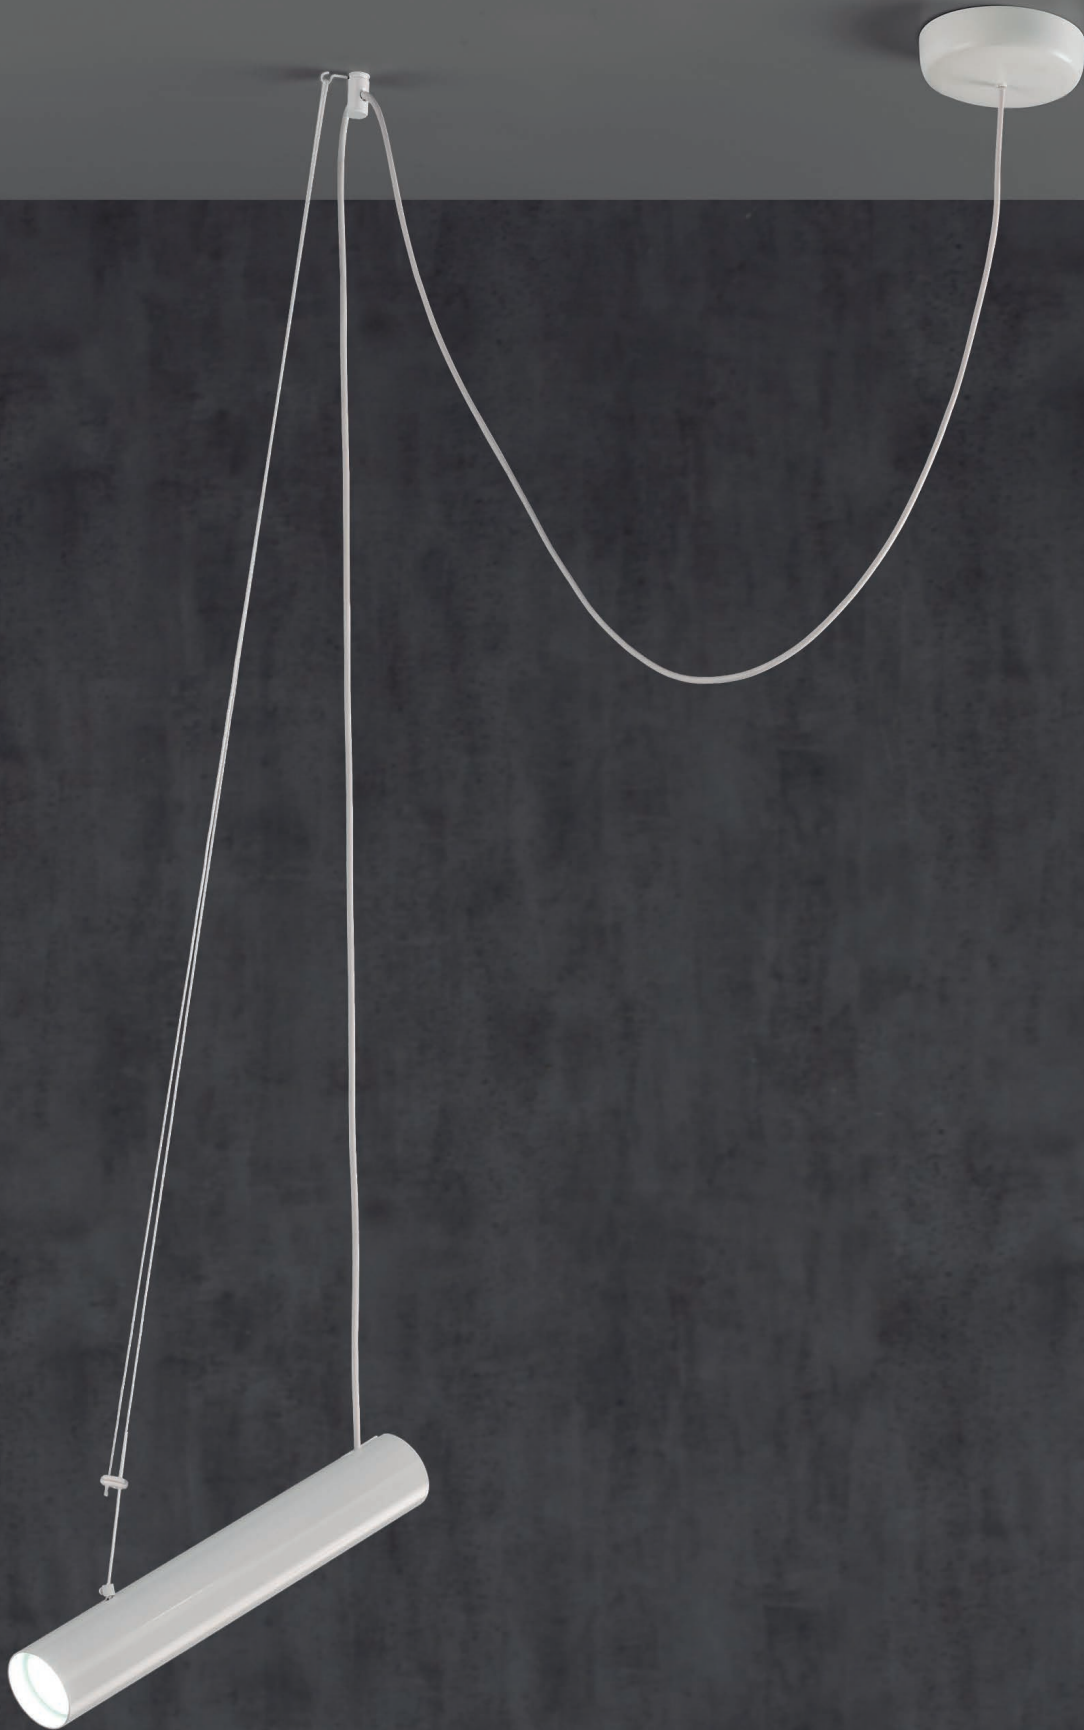

*Winner of the "GERMAN DESIGN AWARD" In the category of "Excellent Product Design". It is an aluminium cylinder spotlight adjustable with bare hands left+right & up+down, in order to focus the light when/where most convenient, turning spaces into useful places at anytime.*