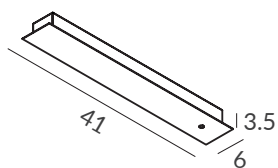

REF.  
KIT 32010/1  
(Para un total de 2m)  
(For a total of 2m)

ACABADO / FINISH  
Negro mate / Matt black

ⓓ dim DALI Ⓟ dim PUSH  
ⓐ dim Casambi

REF.  
KIT 32010/2  
(Para un total de 3m y 4m)  
(For a total of 3m and 4m)