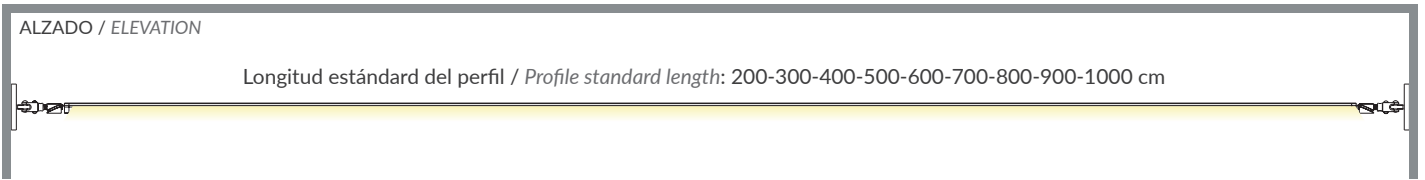

Servimos el difusor de una sola pieza / We supply a single piece diffuser
* Hasta 13 metros bajo pedido / Up to 13 meters under request