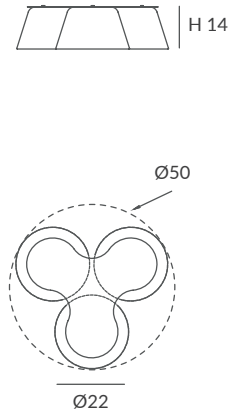

REF.
28260/50

PLAFÓN / CEILING LIGHT
IP20

MATERIAL
Metal y acrílico / Metal & acrylic

ACABADO / FINISH
Negro mate, blanco mate, blanco,
beige, marsala y oliva
Matt black, matt white, white,
beige, marsala and olive
Base: blanco o negro mate
Base: white or matt black
Difusor: opal mate / Diffuser: matt opal

INSTALACIÓN / INSTALLATION
- 3 x GU10 LED 8W Ø5cm
- 3 x GU10 LED 14W Ø11.1cm L:7.5cm
- 3 x COB LED 10W
CRI>90
Cálida / Warm 3000K 432lm
Neutra / Neutral 4000K 451lm