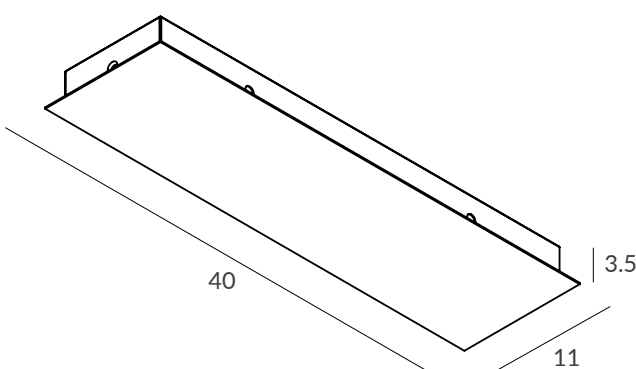

Base KITS 2, 3 y 4 (para múltiples perfiles)
Base KIT 2, 3 and 4 (for multiple profiles)

NOTA: En caso de necesitar más perfiles, añadir un florón más / NOTE: In case you need more profiles, add one more canopy.