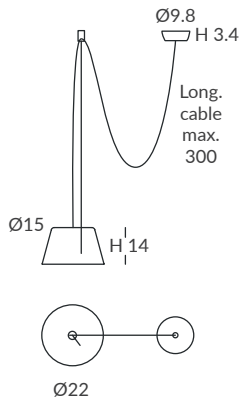

ACABADO / FINISH  
Negro mate, blanco mate o blanco  
Matt black, matt white or white  
Difusor: opal mate / Diffuser: matt opal

INSTALACIÓN / INSTALLATION  
- 1 x GU10 LED 8W Ø5cm    
- 1 x GU10 LED 14W Ø11.1cm L:7.5cm    
- 1 x COB LED 10W  
CRI>90    
Cálida / Warm 3000K 432lm  
Neutra / Neutral 4000K 451lm