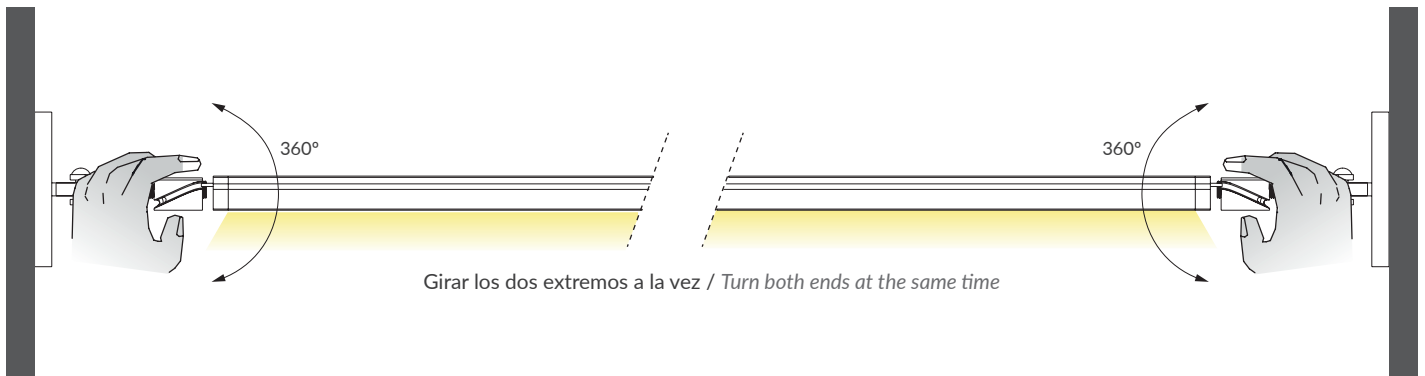

Servimos el difusor de una sola pieza / We supply a single piece diffuser
* Hasta 13 metros bajo pedido / Up to 13 meters under request