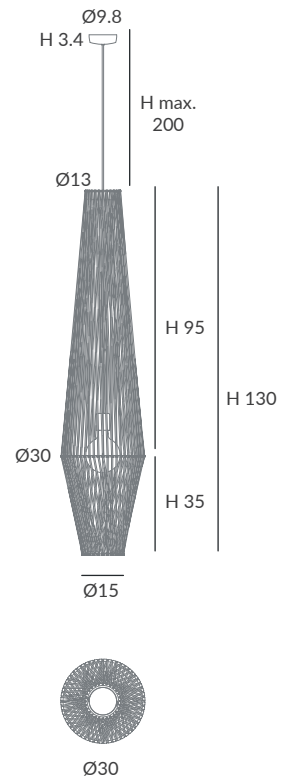

Cuerda: Elegir uno o dos colores

(ver carta de colores)

Cord: Choose one or two colors

(see cord color chart)

INSTALACIÓN / INSTALLATION

- E27 LED 1x15W Ø9.5cm

- E27 LED 1x20W Ø12cm

REF. 30810/30      REF. OD30810/30