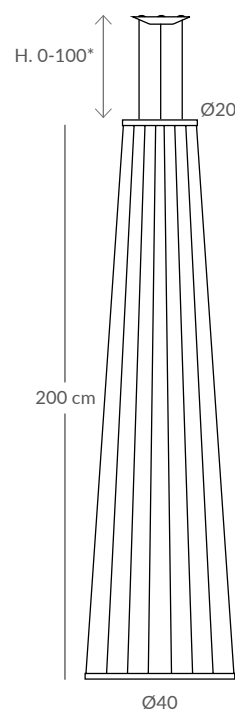

REF. 31400/200

AROS COMPLEMENTARIOS / ADDITIONAL RINGS

REF.
ARO20

MATERIAL
Metal

ACABADO / FINISH

Negro mate

Matt black

REF.
ARO50

MATERIAL
Metal

ACABADO / FINISH

Negro mate

Matt black

INSTALACIONES / INSTALLATIONS

COB

E27**

Otras medidas consultar con fábrica / Other sizes ask factory

* Suspensión regulable en altura / * Height-adjustable suspension

**Esfera incluida, bombilla NO incluida / **Sphere included, light bulb NOT included.

CONFIGURACIÓN DE MORGANA / CONFIGURATION OF MORGANA

1- Elegir el aro inferior de contrapeso / Choose the bottom counterweight ring

- Ref.31200 (Ø20 cm)

- Ref.31400 (Ø40 cm)

2- Elegir longitud / Choose length:

- 100 cm

- 200 cm

3- Elegir aros intermedios entre la base y el aro inferior / Choose intermediate rings between the base and the bottom ring:

- Ref. ARO20

- Ref. ARO50

4- Elegir instalación / Choose installation:

- COB LED

- E27 LED