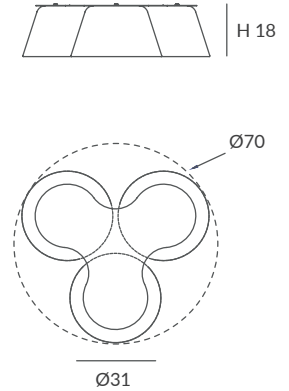

REF.
28280/70

PLAFÓN / CEILING LIGHT
IP20

MATERIAL
Metal y acrílico / Metal & acrylic

ACABADO / FINISH
Negro mate, blanco mate, blanco,
beige, marsala y oliva
Matt black, matt white, white,
beige, marsala and olive
Base: blanco o negro mate
Base: white or matt black
Difusor: opal mate / Diffuser: matt opal

INSTALACIÓN / INSTALLATION
- 3 x E27 LED 15W Ø6cm
- 3 x COB LED 10W
CRI>90
Cálida / Warm 3000K 432lm
Neutra / Neutral 4000K 451lm