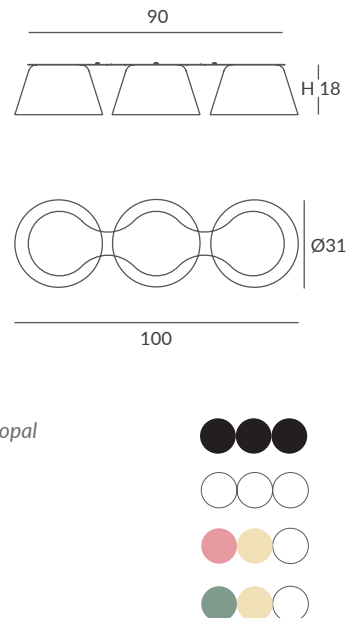

REF.
28280/100

PLAFÓN / CEILING LIGHT
IP20

MATERIAL
Metal y acrílico / Metal & acrylic

ACABADO / FINISH
Negro mate, blanco mate, blanco,
beige, marsala y oliva
Matt black, matt white, white,
beige, marsala and olive
Base: blanco o negro mate
Base: white or matt black
Difusor: opal mate / Diffuser: matt opal

INSTALACIÓN / INSTALLATION
- 3 x E27 LED 15W Ø6cm
- 3 x COB LED 10W
CRI>90
Cálida / Warm 3000K 432lm
Neutra / Neutral 4000K 451lm