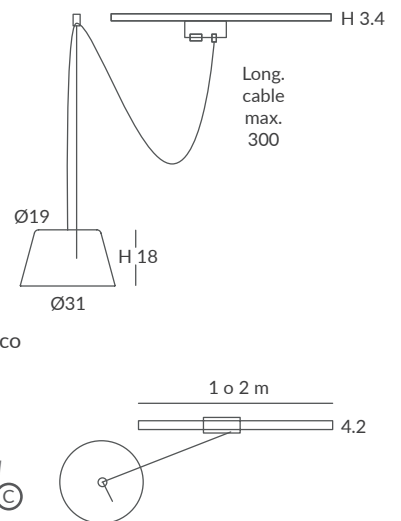

REF.
28082

COLGANTE CARRIL
TRACK SUSPENSION
IP20

MATERIAL
Metal y acrílico
Metal & acrylic

ACABADO / FINISH
Negro mate, blanco mate o blanco
Matt black, matt white or white
Difusor: opal mate
Diffuser: matt opal

INSTALACIÓN / INSTALLATION
- 1 x E27 LED 15W Ø6cm
- 1 x COB LED 10W
CRI>90
Cálida / Warm 3000K 432lm
Neutra / Neutral 4000K 451lm