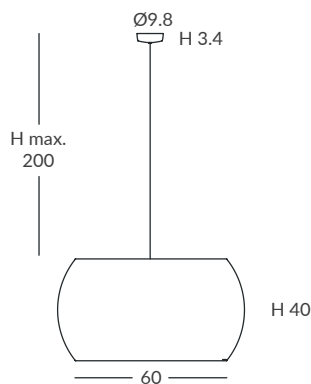

INSTALACIÓN / INSTALLATION

- E27 LED 1x15W Ø6cm
- E27 LED 1x20W Ø12cm