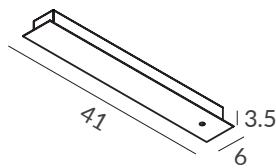

REF.
KIT 32010/3
(Para un total de 5m y 6m)
(For a total of 5m and 6m)

ACABADO / FINISH
Negro mate / Matt black

ⓓ dim DALI Ⓟ dim PUSH
ⓐ dim Casambi