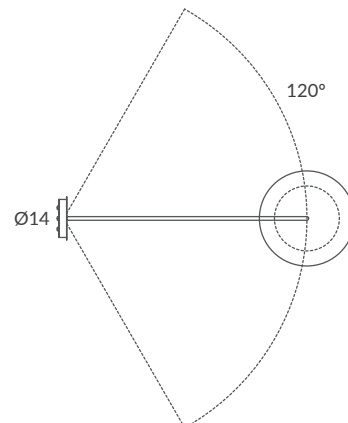

REF.
28980/L

APLIQUE / WALL LAMP
IP20

MATERIAL
Metal y acrílico / Metal & acrylic

ACABADO / FINISH

Negro mate, blanco mate, blanco,
beige, marsala y oliva
*Matt black, matt white, white,
beige, marsala and olive*

Base y brazo: blanco o negro mate

Base and arm: white or matt black
Difusor: opal mate

INSTALACIÓN / INSTALLATION

- 1 x E27 LED 15W Ø6cm
- 1 x COB LED 10W

CRI>90

Cálida / Warm 3000K 432lm

Neutra / Neutral 4000K 451lm