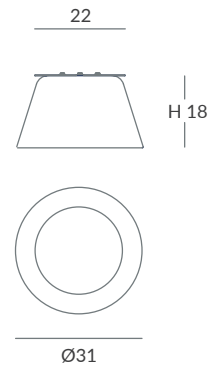

REF.
28280/31

PLAFÓN / CEILING LIGHT
IP20

MATERIAL
Metal y acrílico / Metal & acrylic

ACABADO / FINISH
Negro mate, blanco mate, blanco,
beige, marsala y oliva
Matt black, matt white, white,
beige, marsala and olive
Base: blanco o negro mate
Base: white or matt black
Difusor: opal mate / Diffuser: matt opal

INSTALACIÓN / INSTALLATION
- 1 x E27 LED 15W Ø6cm
- 1 x COB LED 10W
CRI>90
Cálida / Warm 3000K 432lm
Neutra / Neutral 4000K 451lm